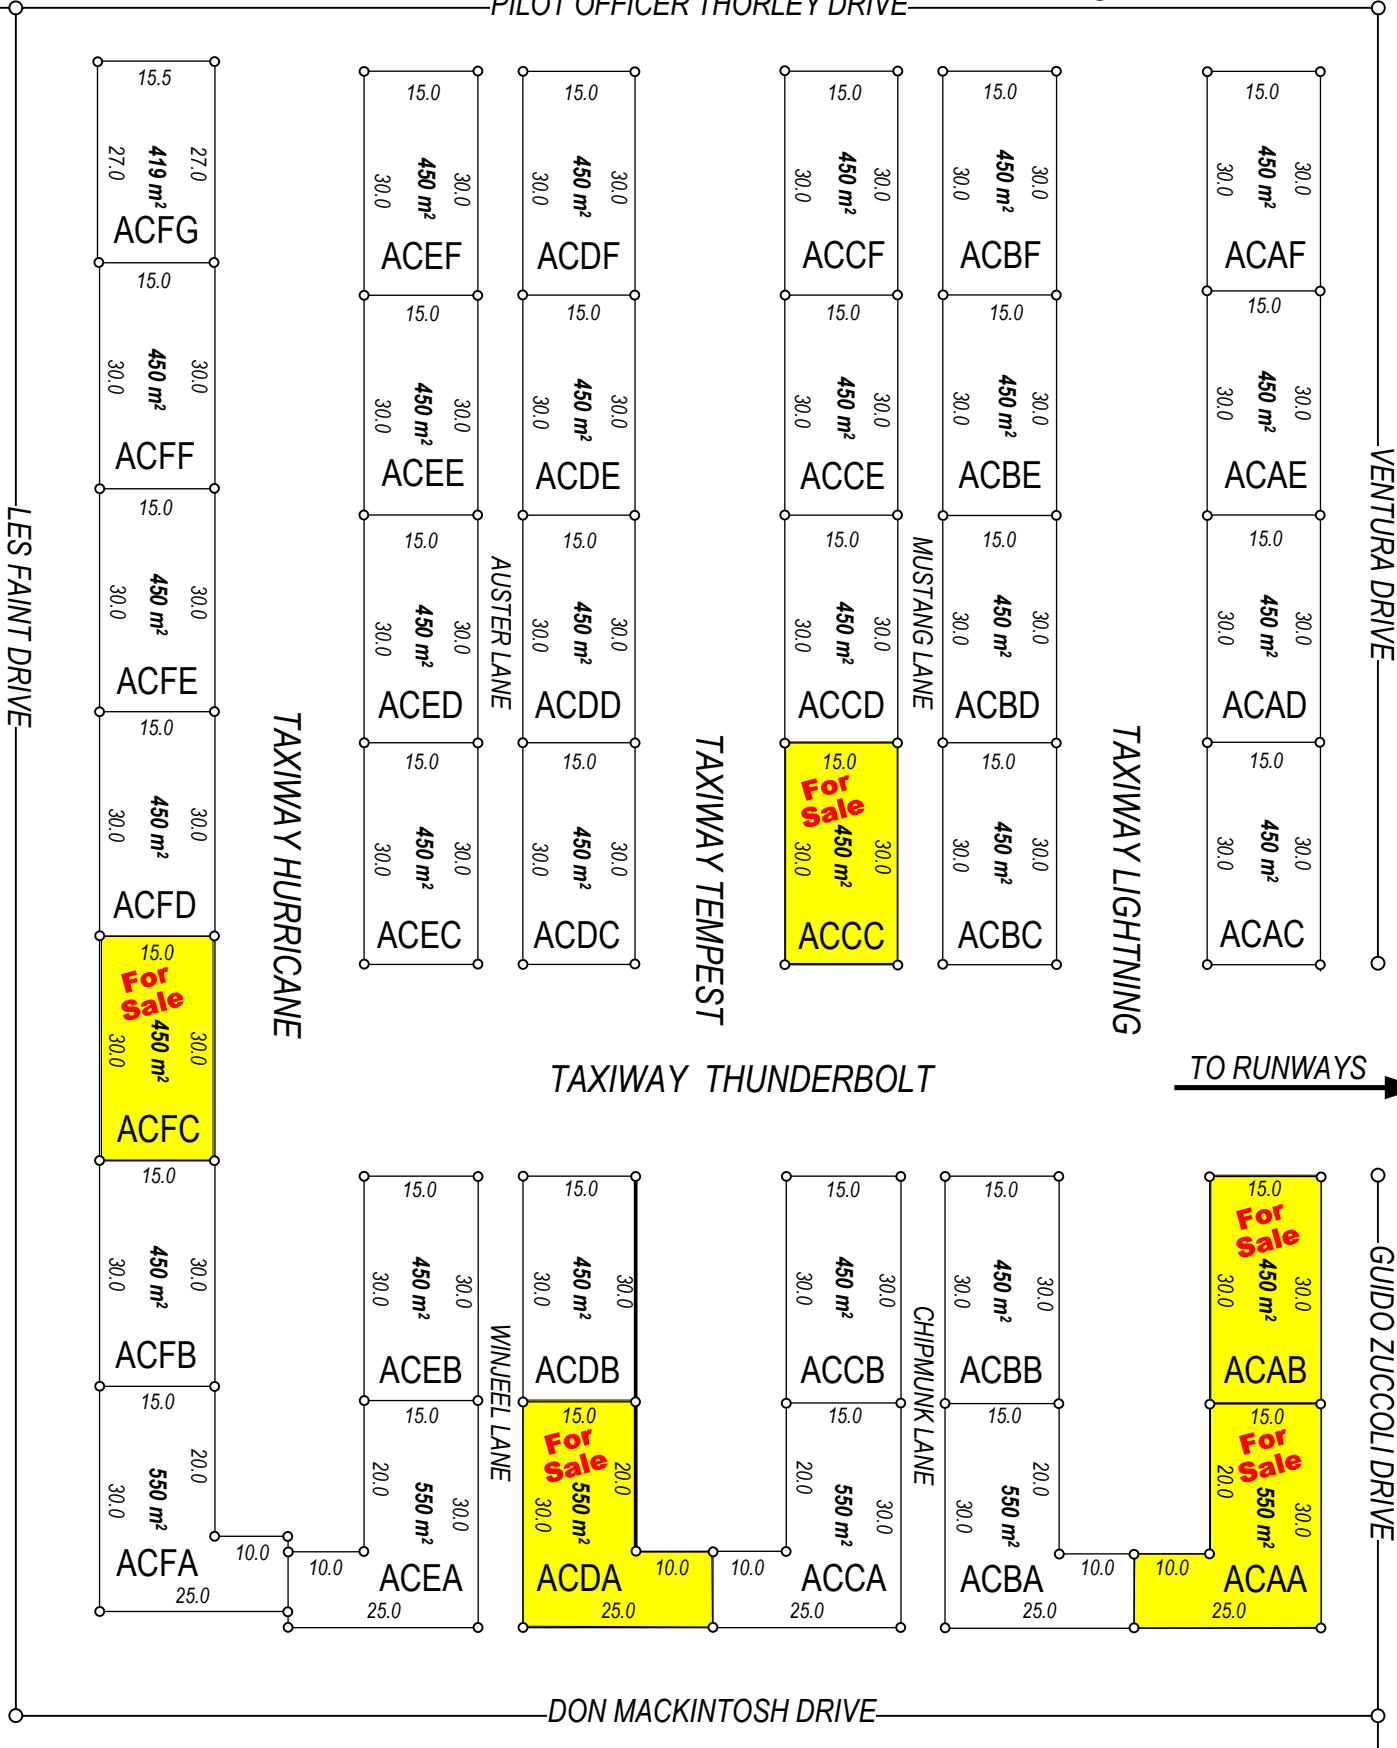

# TOOGOOLAWAH AIRPARK

← MAIN ENTRANCE

PILOT OFFICER THORLEY DRIVE

## PRECINCT 6 – AIR CHALET SITES

File No. \_ Rev No.: WBMA12\_0  
Date: 05/03/2007 RM